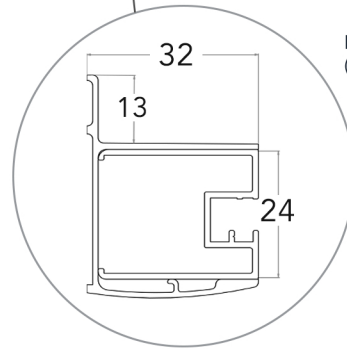

### BIFOLD DOOR

EN 14428:2015+A1:2018 (shower enclosures)

EN 12150-1:2013 (glass in building)

6mm Toughened Safety Glass

100mm Product Adjustment

1950mm Height

25mm Wall Profile Extension Available

Patented Twist + Lock Adjustment

PROFILE  
(Opposite Handle Side)

HANDLE

PROFILE  
(Handle Side)

### SPECIFICATIONS

PRODUCT SIZE	ADJUSTMENT X (min - max)	DOOR ACCESS	PRODUCT WEIGHT	PRODUCT CODE SILVER
800mm	730 - 800mm	428mm	31.00kg	STBF80SC
900mm	800 - 900mm	498mm	35.00kg	STBF90SC
1100mm	1000 - 1100mm	578mm	43.00kg	STBF110SC
1200mm	1100 - 1200mm	578mm	47.00kg	STBF120SC