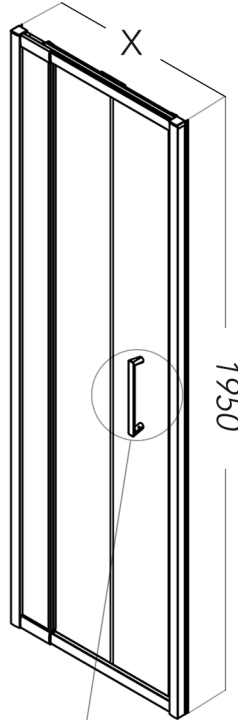

### BIFOLD DOOR

EN 14428:2015+A1:2018 (shower enclosures)

EN 12150-1:2013 (glass in building)

6mm Toughened Safety Glass

100mm Product Adjustment

1950mm Height

25mm Wall Profile Extension Available

Patented Twist + Lock Adjustment

Innovative Silent Wheel Track System

CLEANEASY Coating

Reversible

Magnetic Closure

Sleek Chrome Plated Door Handles

Suitable Side Panel Installation

**20 Year Guarantee** Against Manufacturing Defects\*

(MEASUREMENTS IN MM)

PROFILE  
(Opposite Handle Side)

HANDLE

PROFILE  
(Handle Side)

### SPECIFICATIONS

PRODUCT SIZE	ADJUSTMENT X (min - max)	DOOR ACCESS	PRODUCT WEIGHT	PRODUCT CODE SILVER
800mm	730 - 800mm	428mm	31.00kg	STBF80SC
900mm	800 - 900mm	498mm	35.00kg	STBF90SC
1100mm	1000 - 1100mm	578mm	43.00kg	STBF110SC
1200mm	1100 - 1200mm	578mm	47.00kg	STBF120SC