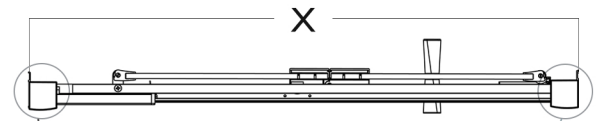

### BIFOLD DOOR

EN 14428:2015+A1:2018 (shower enclosures)

EN 12150-1:2013 (glass in building)

6mm Toughened Safety Glass

100mm Product Adjustment

1950mm Height

25mm Wall Profile Extension Available

Patented Twist + Lock Adjustment

PROFILE  
(Opposite Handle Side)

HANDLE

PROFILE  
(Handle Side)

### SPECIFICATIONS

PRODUCT SIZE	ADJUSTMENT X (min - max)	DOOR ACCESS	PRODUCT WEIGHT	PRODUCT CODE SILVER
800mm	730 - 800mm	428mm	31.00kg	STBF80SC
900mm	800 - 900mm	498mm	35.00kg	STBF90SC
1100mm	1000 - 1100mm	578mm	43.00kg	STBF110SC
1200mm	1100 - 1200mm	578mm	47.00kg	STBF120SC