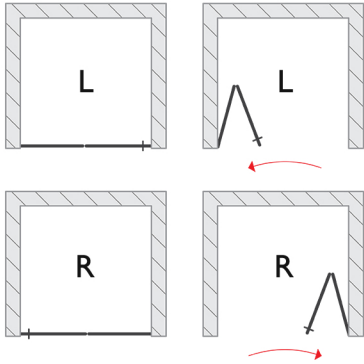

### BIFOLD DOOR

EN 14428:2015+A1:2018 (shower enclosures)

EN 12150-1:2013 (glass in building)

6mm Toughened Safety Glass

100mm Product Adjustment

1950mm Height

25mm Wall Profile Extension Available

Patented Twist + Lock Adjustment

Innovative Silent Wheel Track System

CLEANEASY Coating

Reversible

Magnetic Closure

Sleek Chrome Plated Door Handles

Suitable Side Panel Installation

**20 Year Guarantee** Against Manufacturing Defects\*

(MEASUREMENTS IN MM)

PROFILE  
(Opposite Handle Side)

HANDLE

PROFILE  
(Handle Side)