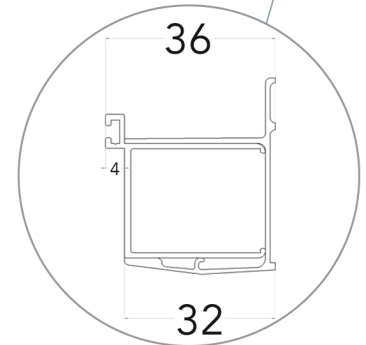

### BIFOLD DOOR

EN 14428:2015+A1:2018 (shower enclosures)

EN 12150-1:2013 (glass in building)

6mm Toughened Safety Glass

100mm Product Adjustment

1950mm Height

25mm Wall Profile Extension Available

Patented Twist + Lock Adjustment

PROFILE  
(Opposite Handle Side)

HANDLE

PROFILE  
(Handle Side)

### SPECIFICATIONS

PRODUCT SIZE	ADJUSTMENT X (min - max)	DOOR ACCESS	PRODUCT WEIGHT	PRODUCT CODE SILVER
800mm	730 - 800mm	428mm	31.00kg	STBF80SC
900mm	800 - 900mm	498mm	35.00kg	STBF90SC
1100mm	1000 - 1100mm	578mm	43.00kg	STBF110SC
1200mm	1100 - 1200mm	578mm	47.00kg	STBF120SC