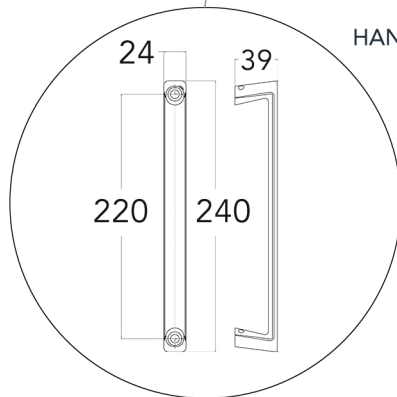

### BIFOLD DOOR

EN 14428:2015+A1:2018 (shower enclosures)

EN 12150-1:2013 (glass in building)

6mm Toughened Safety Glass

100mm Product Adjustment

1950mm Height

25mm Wall Profile Extension Available

Patented Twist + Lock Adjustment

Innovative Silent Wheel Track System

CLEANEASY Coating

Reversible

Magnetic Closure

Sleek Chrome Plated Door Handles

Suitable Side Panel Installation

**20 Year Guarantee** Against Manufacturing Defects\*

(MEASUREMENTS IN MM)

PROFILE  
(Opposite Handle Side)

HANDLE

PROFILE  
(Handle Side)

### SPECIFICATIONS

PRODUCT SIZE	ADJUSTMENT X (min - max)	DOOR ACCESS	PRODUCT WEIGHT	PRODUCT CODE SILVER
800mm	730 - 800mm	428mm	31.00kg	STBF80SC
900mm	800 - 900mm	498mm	35.00kg	STBF90SC
1100mm	1000 - 1100mm	578mm	43.00kg	STBF110SC
1200mm	1100 - 1200mm	578mm	47.00kg	STBF120SC